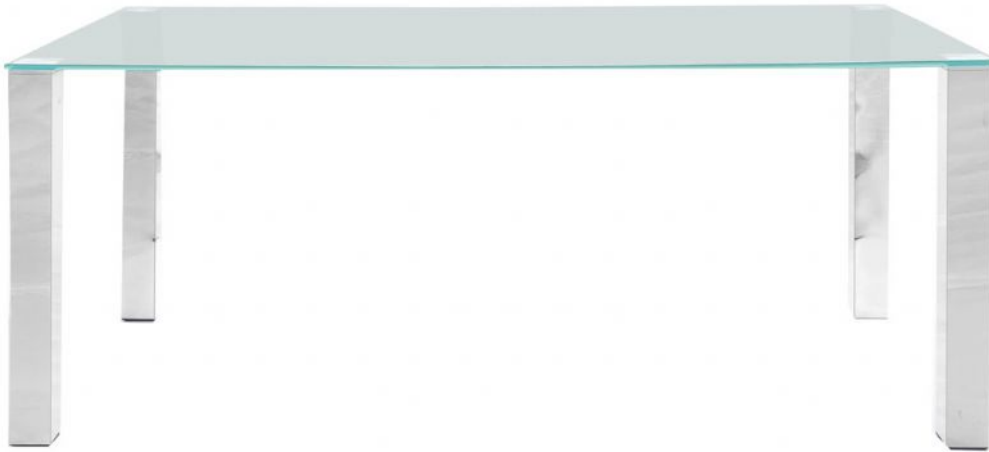

LEE LONGLANDS

Kante Dining Table 180x90cm Clear

12mm clear glass top Base metal legs with chrome finish

Date: 28 February 2020

All prices are valid at time of printing this document and measurements are subject to manufacturers alterations which may not be reflected on this specification sheet or website

180cm(w) 75cm(h) 90cm(d)
was £465 **now £325**