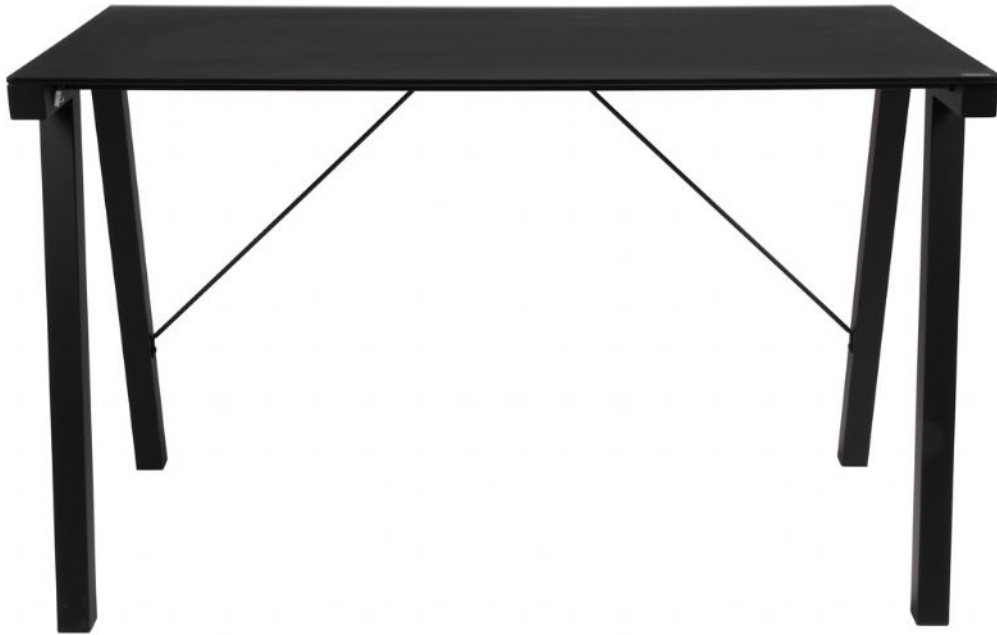

## Style Office Desk

Product information: Black Glass top Metal frame

Date: 18 July 2019

All prices are valid at time of printing this document and measurements are subject to manufacturers alterations which may not be reflected on this specification sheet or website

125cm(w) 77.5cm(h) 65cm(d)  
was £199 **now £133**