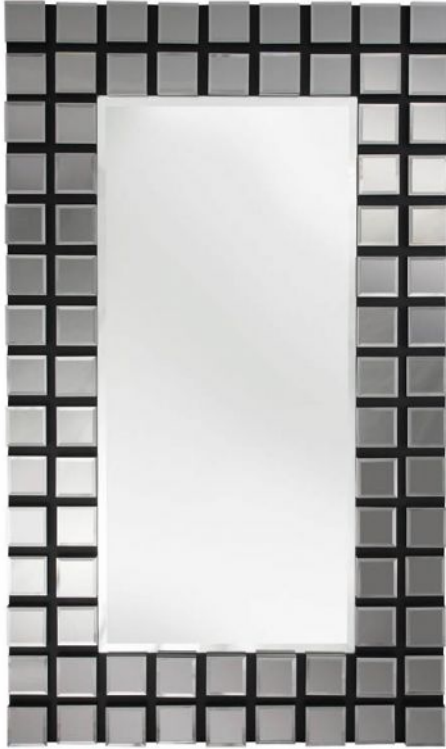

## Multi Panel Grey Glass Mirror

Date: 15 August 2020

All prices are valid at time of printing this document and measurements are subject to manufacturers alterations which may not be reflected on this specification sheet or website

88.9cm(w) 147.3cm(h)  
was £649 **now £485**