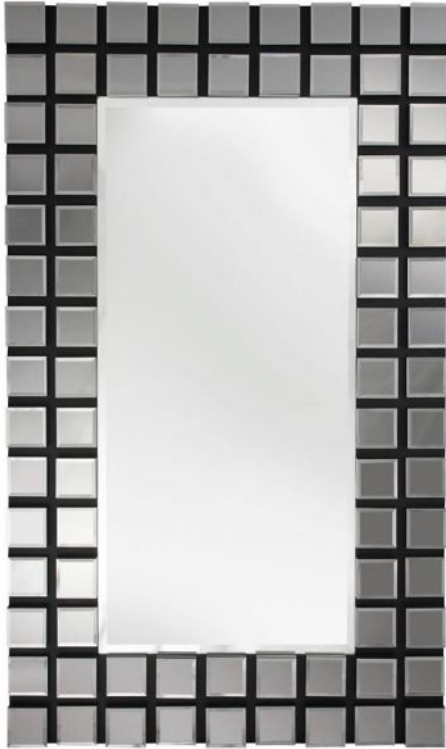

## Multi Panel Grey Glass Mirror

Made in Britain Grey & black back Can be hung vertically or horizontally Frame width 17cm Weight 28kg

**Date:** 29 January 2022

All prices are valid at time of printing this document and measurements are subject to manufacturers alterations which may not be reflected on this specification sheet or website