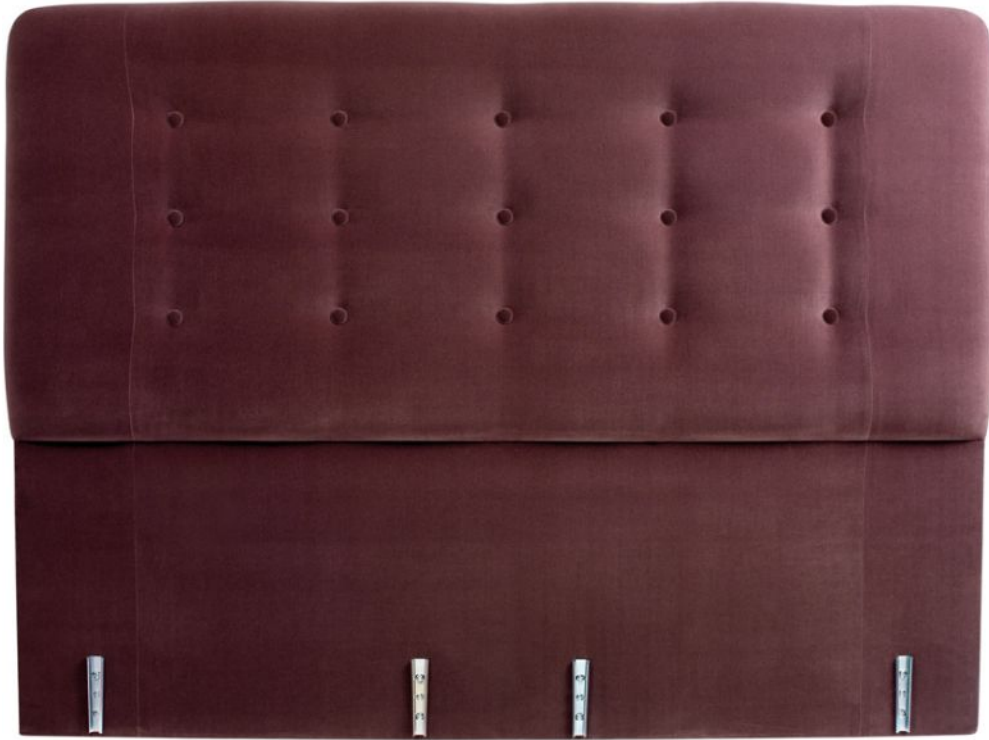

LEE LONGLANDS

Vi-Spring Achillies 4'6 Double Headboard

Product information: Height 80cm - Height is from the top of the mattress Large choice of fabrics

Date: 24 September 2021

All prices are valid at time of printing this document and measurements are subject to manufacturers alterations which may not be reflected on this specification sheet or website

135cm(w) 80cm(h) 9cm(d)
was £1075 **now £859**