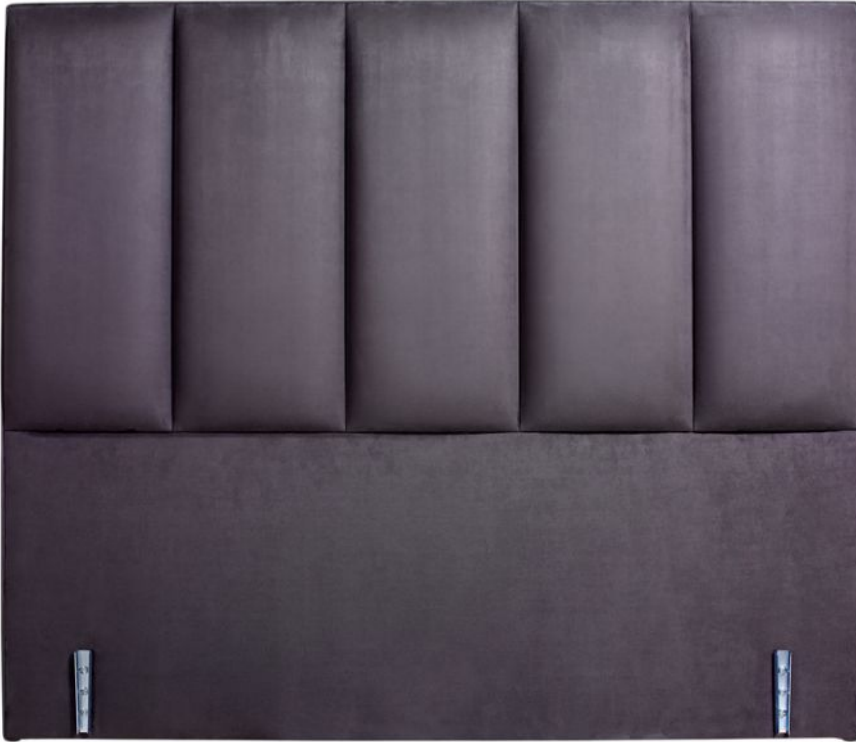

LEE LONGLANDS

Vi-Spring Ceto 4'6 Double Continental Headboard

Product information: Height 75cm - height is from the top of the mattress Large choice of fabrics

Date: 18 June 2019

All prices are valid at time of printing this document and measurements are subject to manufacturers alterations which may not be reflected on this specification sheet or website

135cm(w) 75cm(h)

£1150