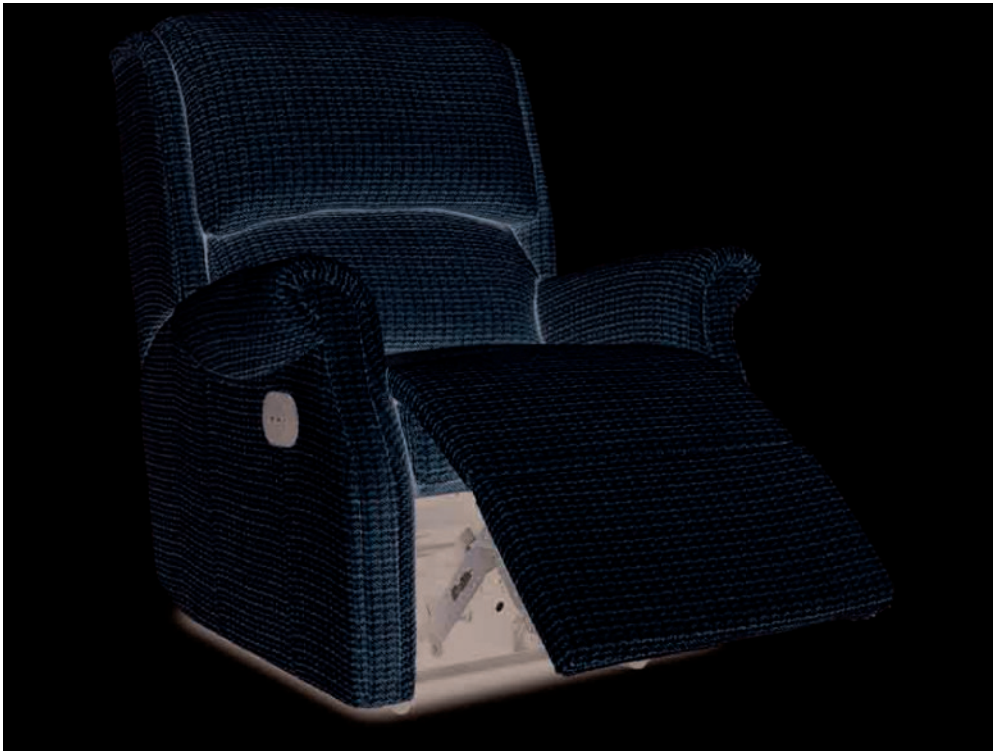

LEE LONGLANDS

Maltby Dual Motor Standard Recliner Chair

Seat height: 51cm 5 year motor, action and frame guarantee Foam seats Fibre twin cushion back Full neck & shoulder support Dual motor electric recliner action

Date: 02 April 2020

All prices are valid at time of printing this document and measurements are subject to manufacturers alterations which may not be reflected on this specification sheet or website

81.5cm(w) 106.5cm(h) 96.5cm(d)