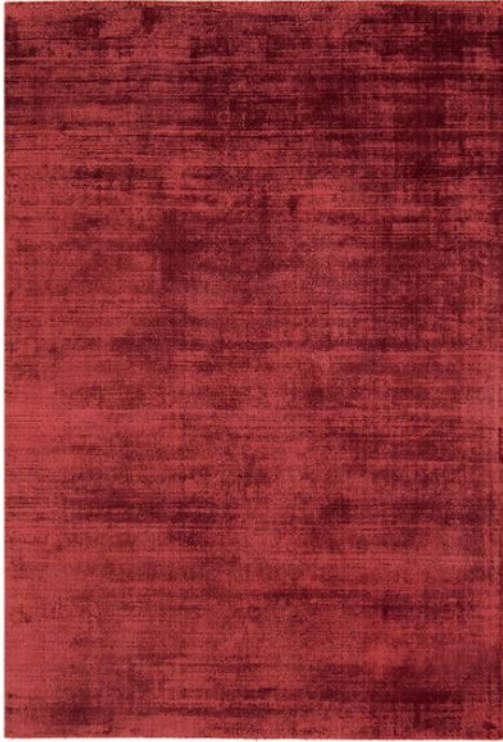

## Blade 120 x 170cm Rug

Distressed lustrous look carpet 100% viscose pile Hand woven construction

**Date:** 20 April 2021

All prices are valid at time of printing this document and measurements are subject to manufacturers alterations which may not be reflected on this specification sheet or website