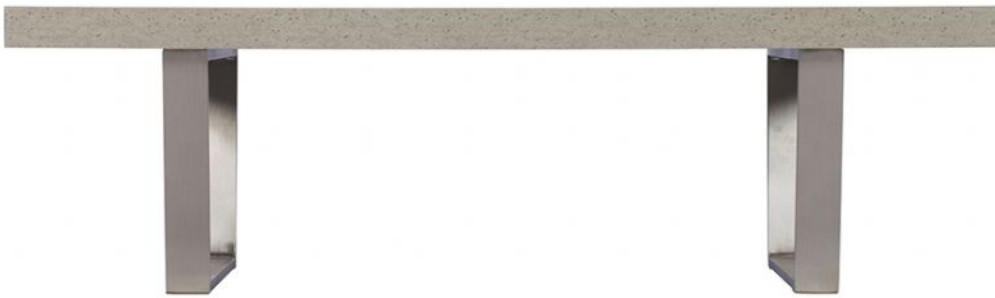

LEE LONGLANDS

Zander Coffee Table

Modern industrial style Brushed stainless steel Concrete stone look

Date: 19 September 2021

All prices are valid at time of printing this document and measurements are subject to manufacturers alterations which may not be reflected on this specification sheet or website

130cm(w) 38cm(h) 65cm(d)
was £339 **now £259**