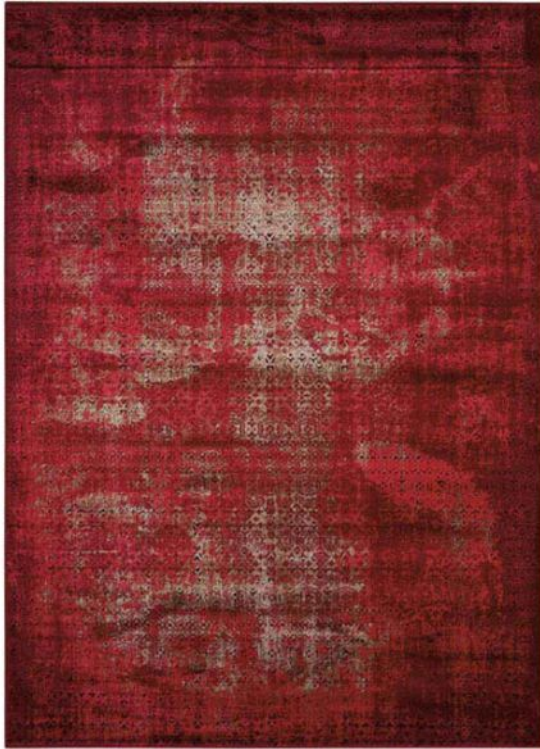

LEE LONGLANDS

Karma I 175 x 114cm Rug

84% polypropylene 16% polyester Powerloomed

Date: 17 May 2021

All prices are valid at time of printing this document and measurements are subject to manufacturers alterations which may not be reflected on this specification sheet or website