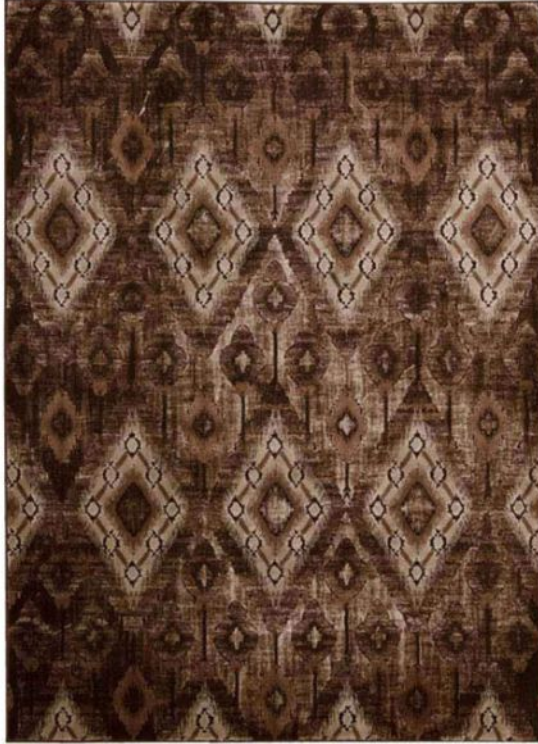

LEE LONGLANDS

Karma II 223 x 160cm Rug

84% polypropylene 16% polyester Powerloomed

Date: 19 September 2021

All prices are valid at time of printing this document and measurements are subject to manufacturers alterations which may not be reflected on this specification sheet or website