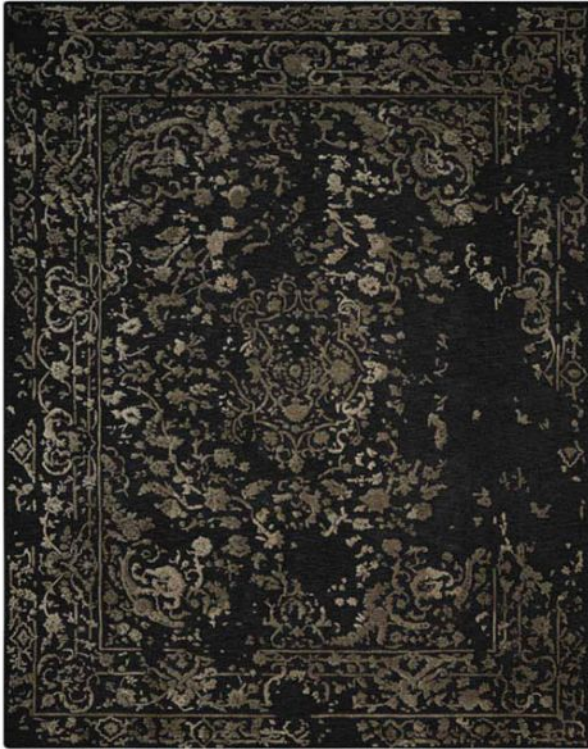

LEE LONGLANDS

Opaline III 226 x 168cm Rug

60% wool, 40% luxcelle Hand tufted

Date: 09 July 2020

All prices are valid at time of printing this document and measurements are subject to manufacturers alterations which may not be reflected on this specification sheet or website