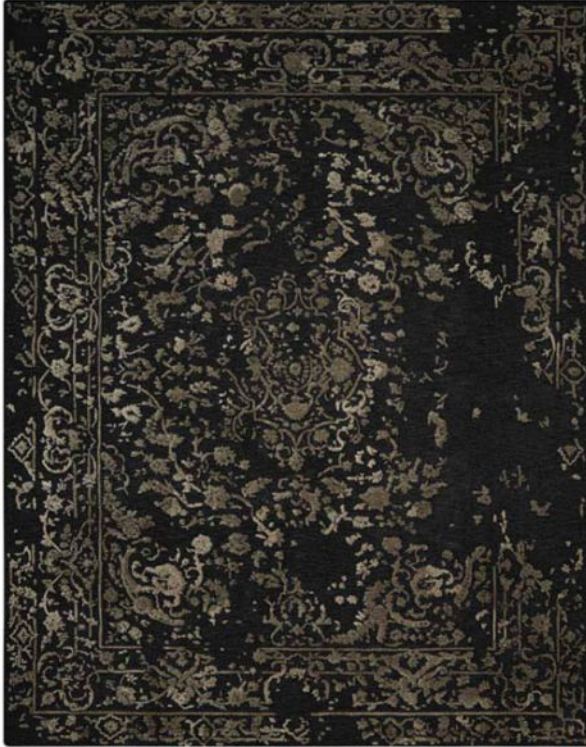

LEE LONGLANDS

Opaline III 351 x 259cm Rug

60% wool, 40% luxcelle Hand tufted

Date: 30 March 2020

All prices are valid at time of printing this document and measurements are subject to manufacturers alterations which may not be reflected on this specification sheet or website