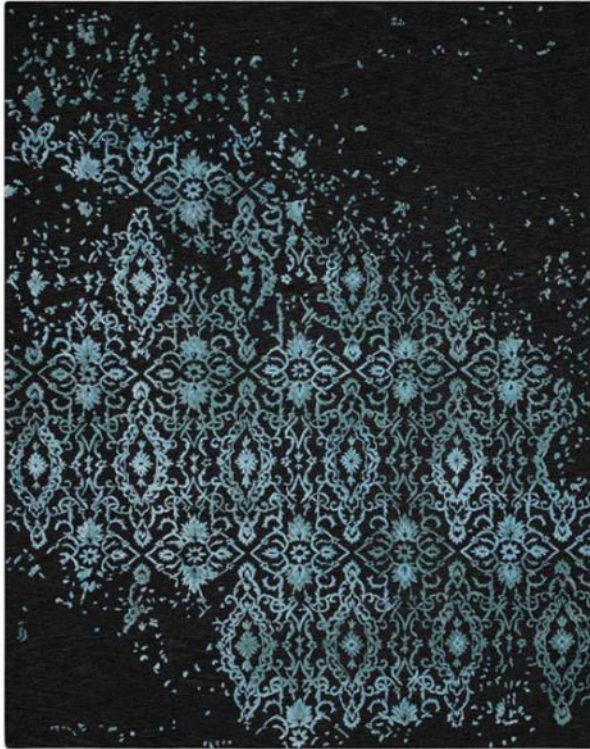

LEE LONGLANDS

Opaline VI 226 x 168cm Rug

60% wool, 40% luxcelle Hand tufted

Date: 12 December 2019

All prices are valid at time of printing this document and measurements are subject to manufacturers alterations which may not be reflected on this specification sheet or website