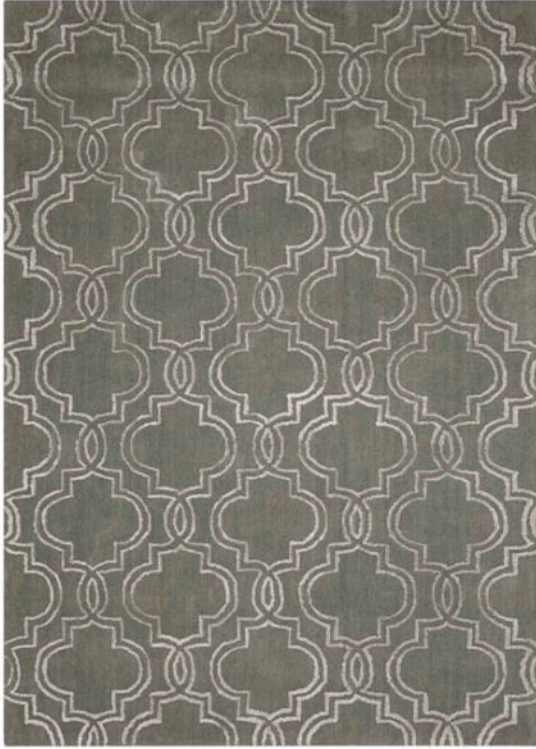

## Vita XII 305cm x 244cm Rug

90% polyester, 10% Luxcelle Hand tufted

**Date:** 25 July 2021

All prices are valid at time of printing this document and measurements are subject to manufacturers alterations which may not be reflected on this specification sheet or website