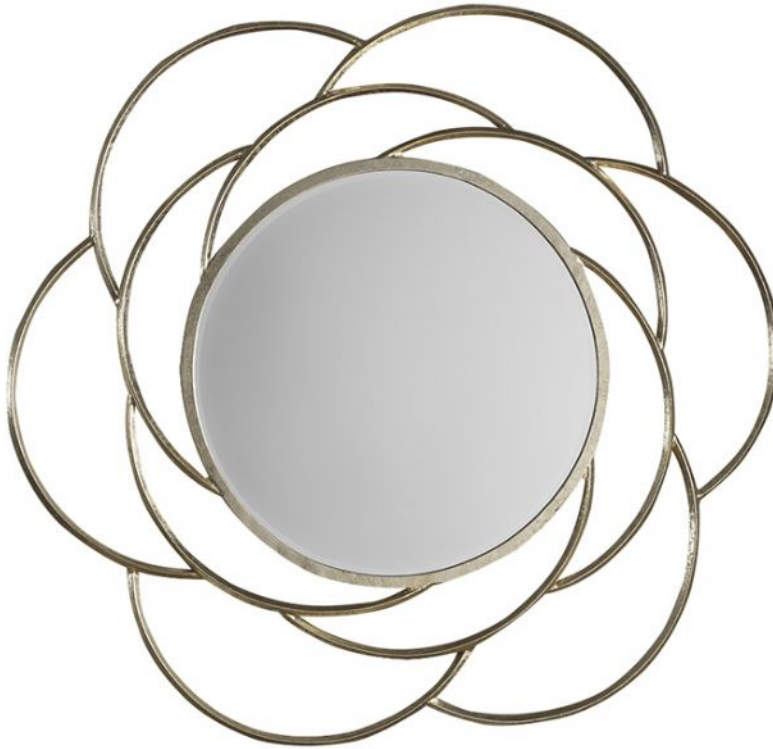

## Salma Mirror 910 x 40 x 910mm

Decorative circle mirror Slick gold finish

**Date:** 29 January 2022

All prices are valid at time of printing this document and measurements are subject to manufacturers alterations which may not be reflected on this specification sheet or website

91cm(w) 91cm(h)  
was £185 sale £145 **now £133**