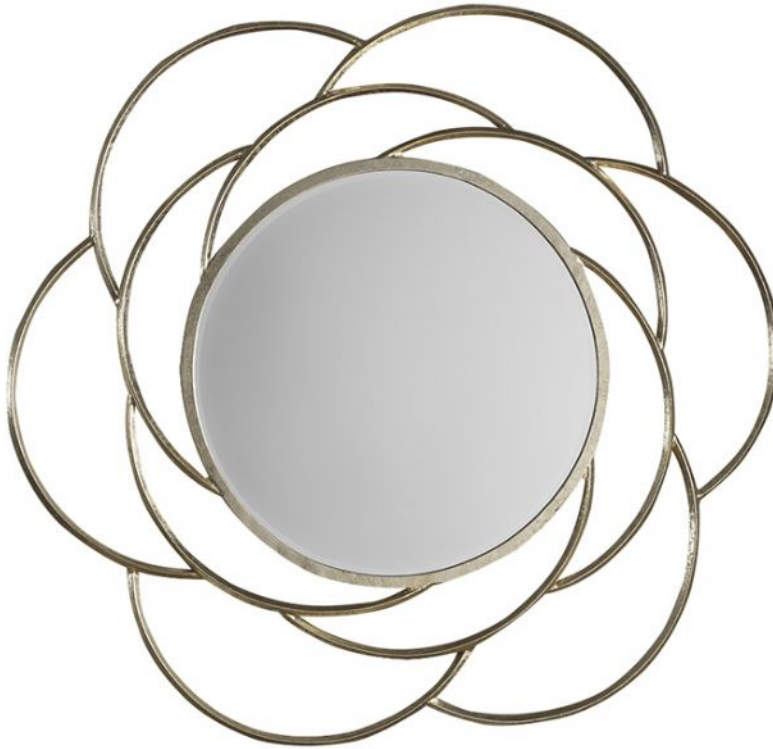

Salma Mirror 910 x 40 x 910mm

Decorative circle mirror Slick gold finish

Date: 24 September 2020

All prices are valid at time of printing this document and measurements are subject to manufacturers alterations which may not be reflected on this specification sheet or website