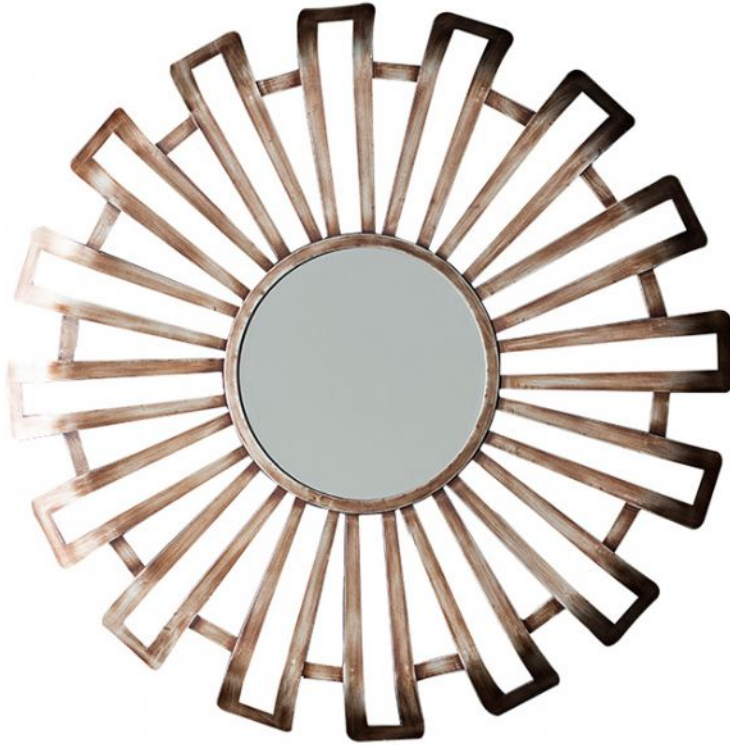

## Liana Mirror 800 x 800mm

Circle mirror with geometric deco frame Bronze finish

**Date:** 19 June 2021

All prices are valid at time of printing this document and measurements are subject to manufacturers alterations which may not be reflected on this specification sheet or website

80cm(w) 80cm(h) 3cm(d)  
was £139 **now £104**