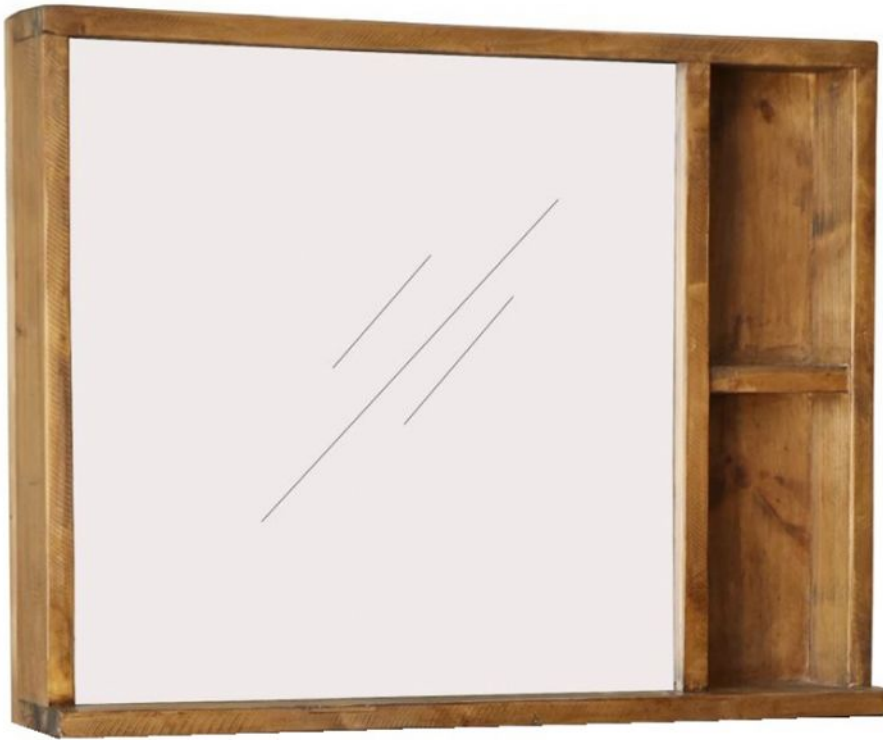

## Vienna Reclaimed Pine Dressing Table Mirror

FSC certified reclaimed pine construction Distressed finish One interior shelf Each piece is unique due to the distressed nature of the timber

**Date:** 09 December 2021

All prices are valid at time of printing this document and measurements are subject to manufacturers alterations which may not be reflected on this specification sheet or website

70cm(w) 55cm(h) 11cm(d)  
£145