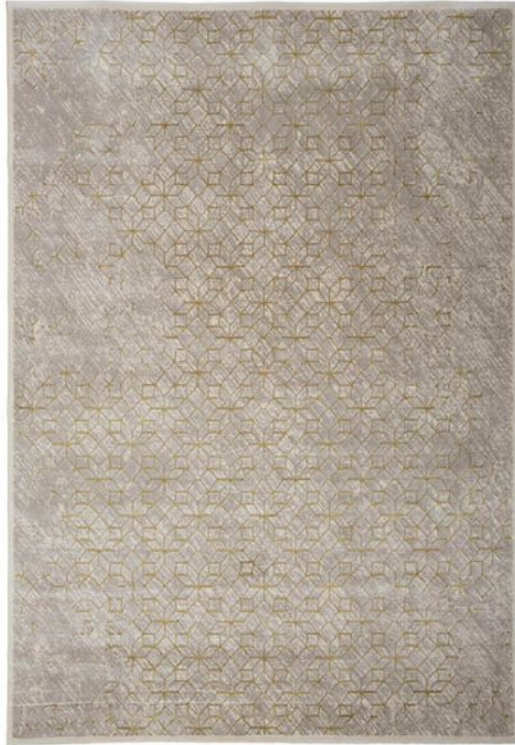

LEE LONGLANDS

Natuzzi Editions Emilia Gold 290 x 200cm Rug

60% HSPP 40% high quality polyester Pile height 9.5mm to 1/2 inch Professional dry cleaning only Made in Belgium

Date: 04 August 2020

All prices are valid at time of printing this document and measurements are subject to manufacturers alterations which may not be reflected on this specification sheet or website