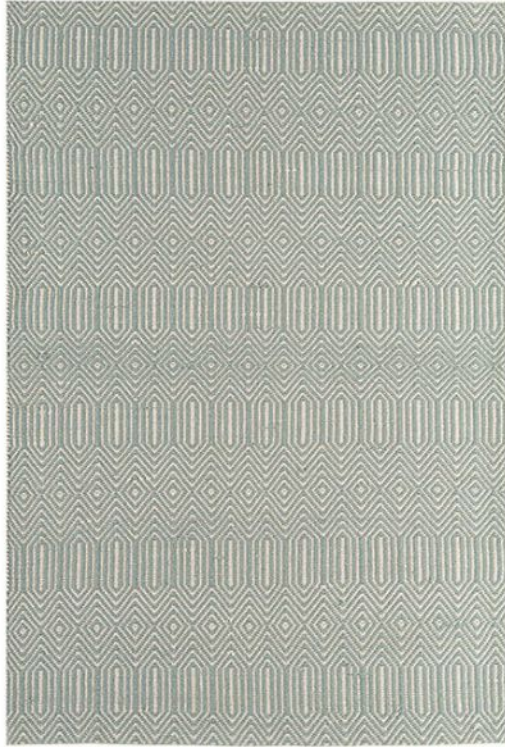

LEE LONGLANDS

Sloan 230cm x 160cm Rug

55% cotton 45% wool pile Hand woven

Date: 08 August 2020

All prices are valid at time of printing this document and measurements are subject to manufacturers alterations which may not be reflected on this specification sheet or website