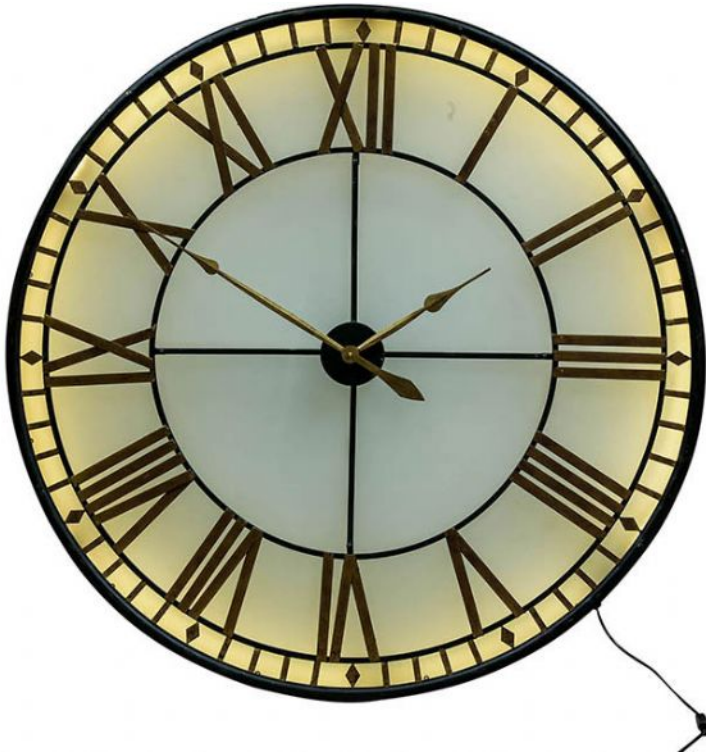

LEE LONGLANDS

Large Backlit Glass Westminster Wall Clock

Weight 19.07kg Glass Backlit Black

Date: 19 February 2020

All prices are valid at time of printing this document and measurements are subject to manufacturers alterations which may not be reflected on this specification sheet or website

120cm(w) 120cm(h) 10cm(d)
was £415 **now £389**