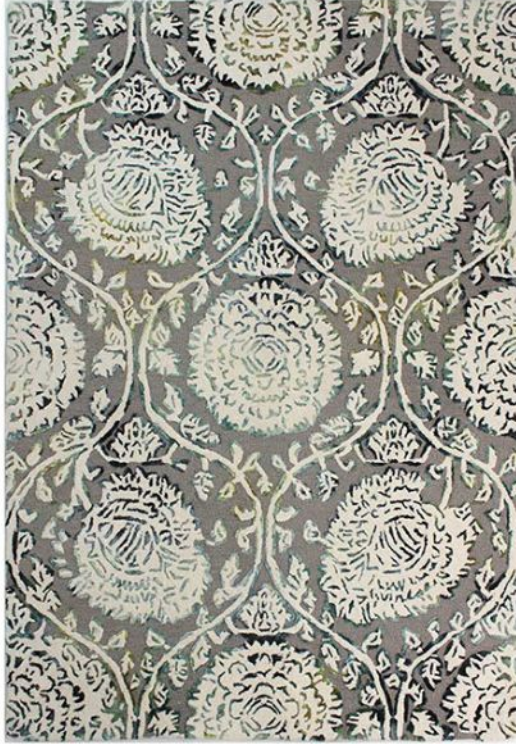

LEE LONGLANDS

Soho - Vega 120 x 170cm Rug

Densely woven wool Space-dyed viscose Hand-tufted by time-honoured craftsmen

Date: 28 February 2020

All prices are valid at time of printing this document and measurements are subject to manufacturers alterations which may not be reflected on this specification sheet or website