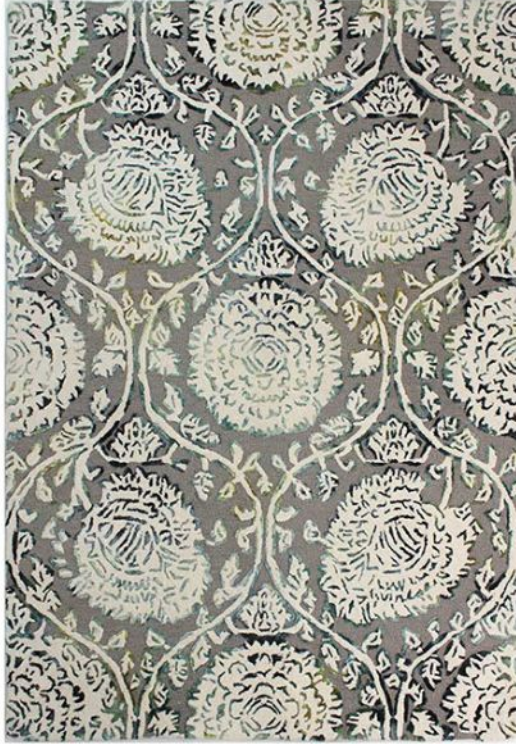

LEE LONGLANDS

Soho - Vega 160 x 230cm Rug

Densely woven wool Space-dyed viscose Hand-tufted by time-honoured craftsmen

Date: 28 February 2020

All prices are valid at time of printing this document and measurements are subject to manufacturers alterations which may not be reflected on this specification sheet or website