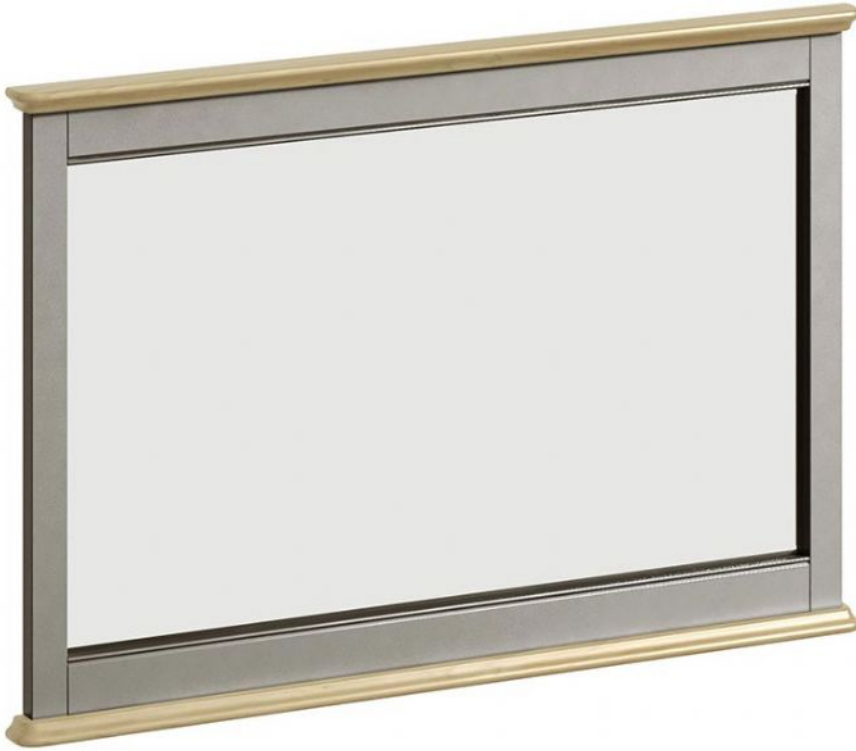

## Solent Grey Wall Mirror

Painted wood Pewter grey painted finish

**Date:** 19 September 2021

All prices are valid at time of printing this document and measurements are subject to manufacturers alterations which may not be reflected on this specification sheet or website

100cm(w) 67.6cm(h) 4.5cm(d)  
was £219 **now £155**