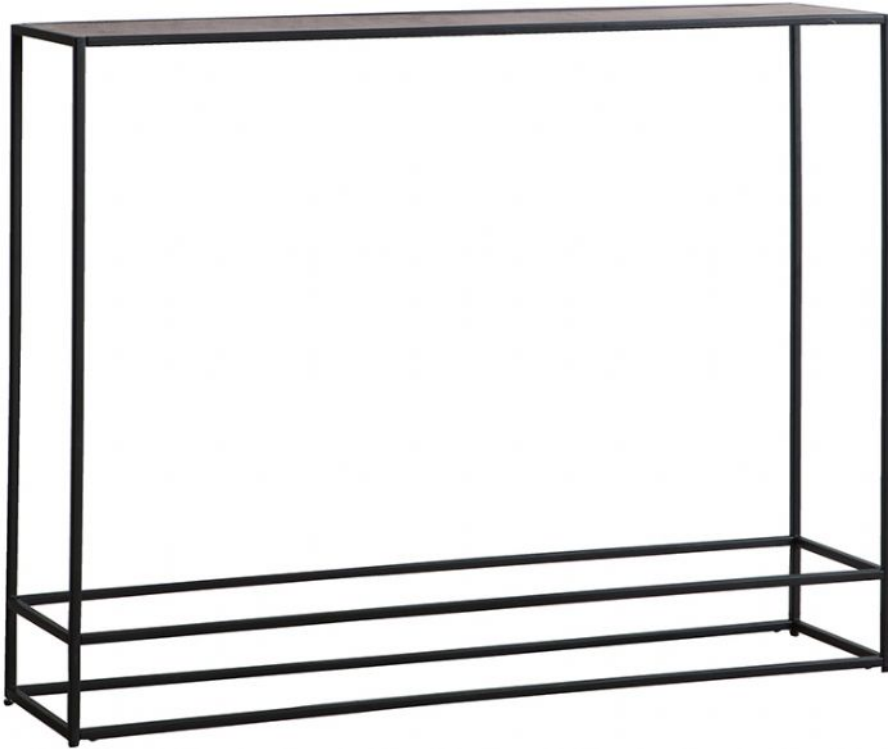

## Rennes Console Table - Copper

Black Metal frame Copper finished metal top

**Date:** 18 May 2021

All prices are valid at time of printing this document and measurements are subject to manufacturers alterations which may not be reflected on this specification sheet or website

110cm(w) 83cm(h) 25cm(d)

was £395 **now £295**