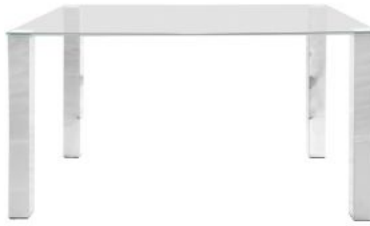

Kante

A modern compact 12mm glass top the Kante is suited for any modern dining room and can be complemented from our large range of dining chairs. Perfectly suited for this table is a selection of modern chairs in our Dining chair range i.e., the Cara, Esta or Serina to complement and uplift your modern dining area.

Dining Table 180x90cm Clear
180cm(w) 75cm(h) 90cm(d)
was £465 now £395

Dining Table 140x90 Clear
140cm(w) 75cm(h) 90cm(d)
was £399 now £339

Dining Table 90x90 Clear
90cm(w) 75cm(h) 90cm(d)
was £335 now £285