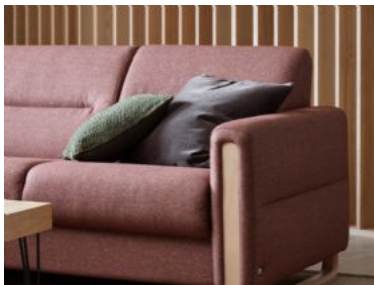

Date: 09 September 2024

All prices are valid at time of printing this document and measurements are subject to manufacturers alterations which may not be reflected on this specification sheet or website

Products in this range:

2 Seater Sofa With Wooden Arms
165cm(w) 81cm(h) 89cm(d)
was £2259 Now from £1795