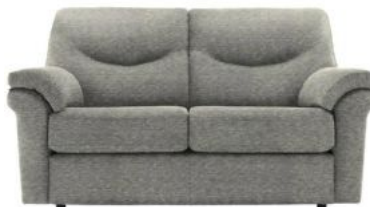

## G Plan Washington Soft Cover

G Plan's Washington soft cover range is indulgently comfortable with clean, modern lines, a distinctive appearance and outstanding lumbar support. This sumptuous sofa collection boasts all of the features that make G Plan a household name. Sustainably sourced wood is situated in all load-bearing areas and its fabrics are sourced from some of the finest mills the world over. Its upholstery is also second to none, so every Washington sofa bears the proud signature of its upholsterer. Handcrafted in Britain, the Washington is available in a broad selection of colourways, but its good looks are far from all it has to offer. Its premium quality foam and fibre cushion interiors offer lasting support while nine-gauge 'D' arc springs grant impressive durability. Not only this, but G Plan offer a 10 year frame and spring guarantee, providing extra peace of mind.

### Products in this range:

Armchair

96.5cm(w) 101.6cm(h) 101.6cm(d)  
was £1010 now £699

2 Seater Sofa

172.7cm(w) 101.6cm(h) 101.6cm(d)  
was £1648 now £1145

3 Seater Sofa

203.2cm(w) 101.6cm(h) 101.6cm(d)  
was £1779 now £1235

Storage Footstool

72.4cm(w) 40.6cm(h) 57.2cm(d)  
was £549 now £379

Power Recliner Chair

96.5cm(w) 101.6cm(h) 101.6cm(d)  
was £1779 now £1235

2 Seater Double Manual Recliner Sofa

172.7cm(w) 101.6cm(h) 101.6cm(d)  
was £2423 now £1679

2 Seater Double Power Recliner Sofa

172.7cm(w) 101.6cm(h) 101.6cm(d)  
was £3032 now £2099

3 Seater Double Manual Recliner Sofa

203.2cm(w) 101.6cm(h) 101.6cm(d)  
was £2550 now £1769

3 Seater Double Power Recliner Sofa